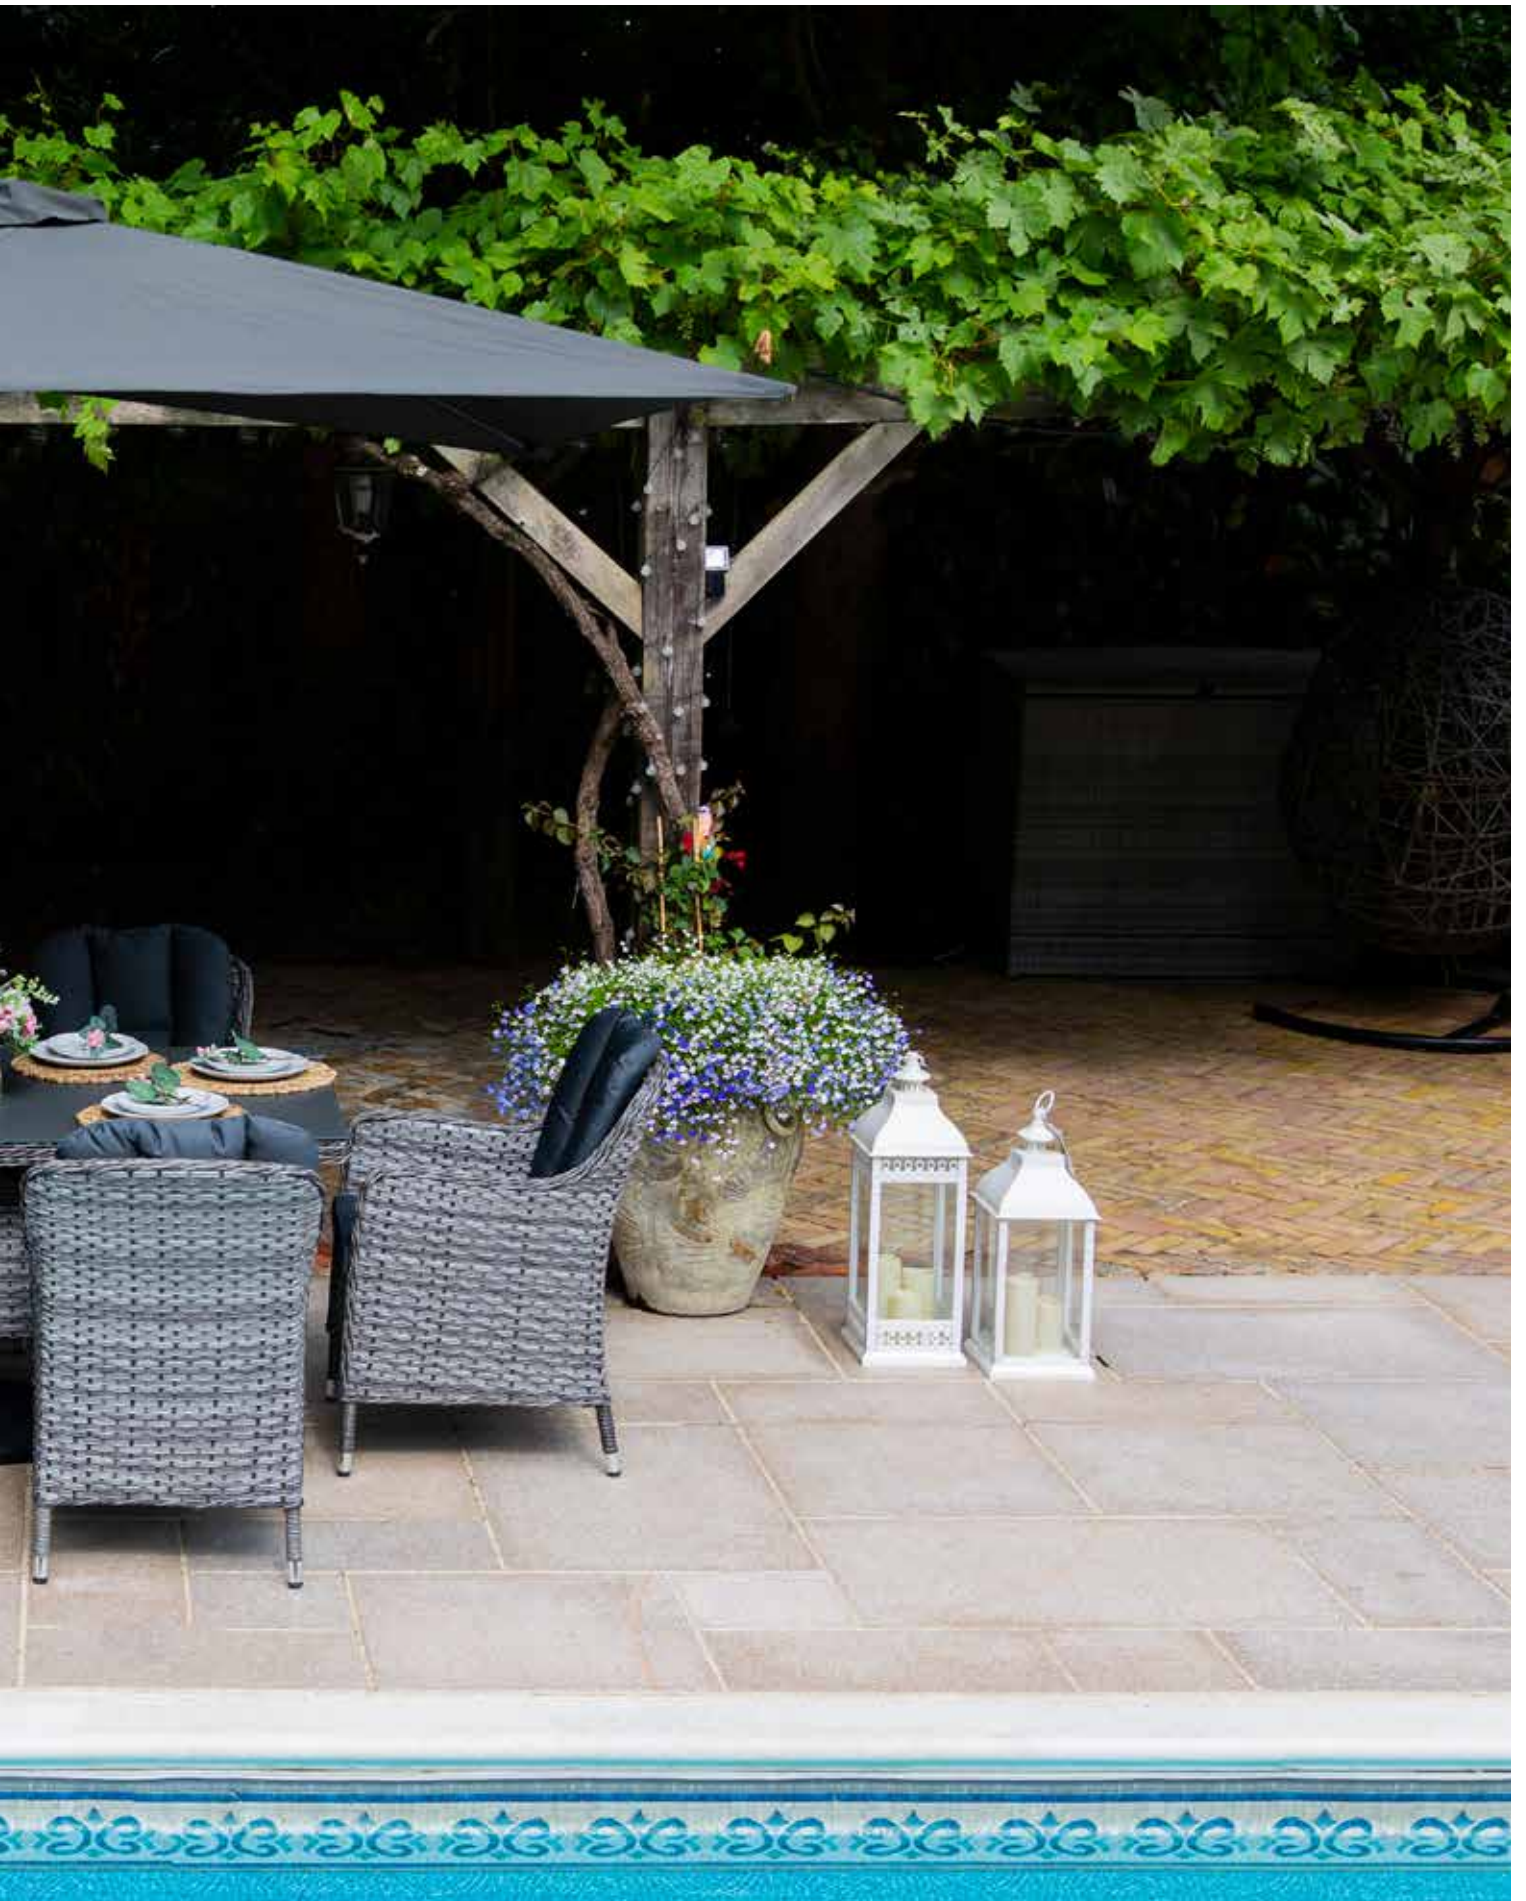

Katie Blake®

Outdoor Living Collection

MAYFAIR COLLECTION

MAYFAIR COLLECTION

Mayfair Garden Furniture features high-quality rattan weave hand crafted over rust-resistant powder coated aluminium frames. Generous sized tables are topped with ceramic glass. Dining sets come complete with ergonomically designed dining chairs complimented with shower resistant cushioning, Stürdi Parasol and related Base.

FINISH

- Black/Grey Weave with sheen complimenting black cushions.

THE COLLECTION

Mayfair's range of co-ordinating furniture options will provide a beautiful cohesive outdoor living area and optimise the home and garden environments.

4 SEAT ROUND DINING SET | GREY: 672114

6 SEAT ROUND DINING SET | GREY: 672213

↑↓ 3 SEAT SOFA SET WITH HIGH/LOW DINING TABLE

RECLINING DOUBLE SUN LOUNGER SET | GREY: 673203

Product		Grey	Dimensions	Night Cover
	Bistro Set	672015	300cm x 150cm	518276
	2 Armchairs with Cushions & 70cm Round Table			
	4 Seat Round Dining Set	672114	250cm x 250cm	518207
	4 Armchairs with Cushions, 1,2m Round Table, 2,5m Parasol & 15kg Bas			
	6 Seat Round Dining Set	672213	400cm x 400cm	518214
	6 Armchairs with Cushions, 1,4m Round Table, 3m Parasol & 20kg Base			
	6 Seat Rectangular Dining Set	672312	400cm x 300cm	518306
	6 Armchairs with Cushions, 1,5m x 90cm Rectangular Table, 3m x 2m Parasol & 20kg Base			
	3 Seat Sofa Set with High/Low Dining Table	673012	250cm x 200cm	X
	3 Seat Sofa with Cushions, 2 Armchairs with Cushion & 1,4m x 75cm High/Low Dining Table			
	Compact Corner Set with High/Low Dining Table	673104	300cm x 300cm	518634
	5 Seat Compact Corner Unit with Cushions, 80cm x 80cm High Dining Table & 2 Footstools with Cushions.			
	Reclining Double Sun Lounger Set	673203	250cm x 200cm	518108
	2 Reclining Sun Loungers with Cushions & Side Table			

Katie Blake[®]
Outdoor Living Collection